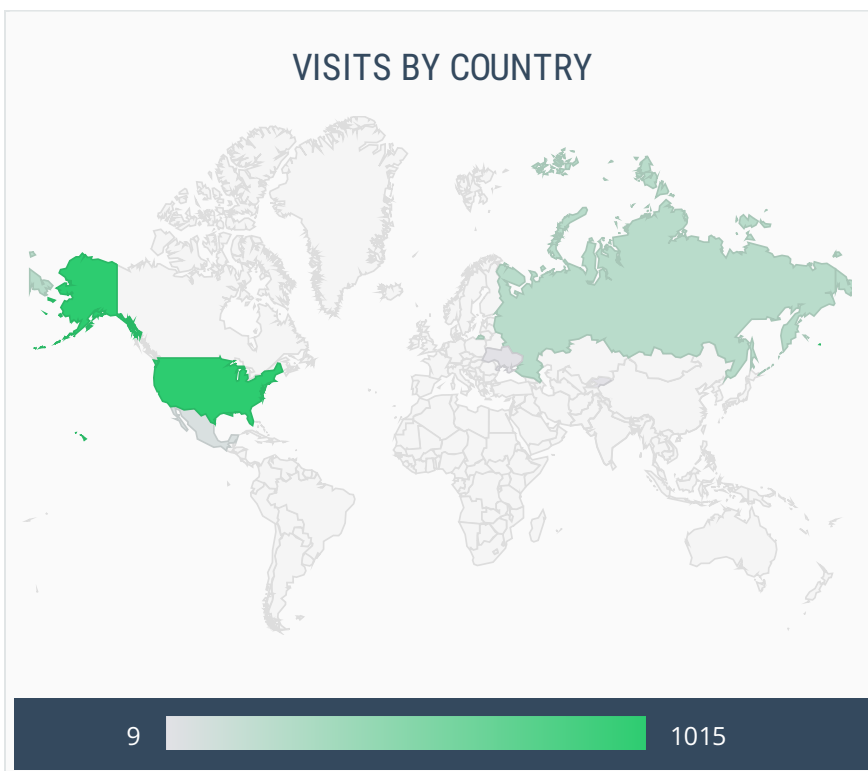

SOCIAL MEDIA FOLLOWERS

SOCIAL MEDIA SHARES

TOTAL VISITORS

984 ▲ 67%

Unique People Who Visit Your Site

TOTAL VISITS

1355 ▲ 44%

When a Visitor Goes to Your Site

TOTAL PAGE VIEWS

2717 ▲ 38%

Web Pages Viewed During a Visit

AVG. PAGE VIEWS / VISIT

2.01 ▼ -4%

Total Views Divided by Total Visits

NEW VISITORS

899 ▲ 80%

55.28% ▼ -2%

Visitor Views Only One Web Page

TOP 5 COUNTRIES

United States	1015
Russia	236
Mexico	60
Ukraine	10
Kyrgyzstan	9

VISITS BY COUNTRY

VISITS BY STATE

TOP 5 STATES

Colorado	658
Texas	52
Illinois	38
Florida	28
Nebraska	27

## LIST BY LOCATION

Colorado	658
Texas	52
Illinois	38
Florida	28
Nebraska	27
California	19
Indiana	18
New York	16
Utah	16
Kansas	12
Minnesota	10
Georgia	7
Michigan	7
Missouri	7
Virginia	7
Massachusetts	6
Oklahoma	6
Pennsylvania	6
Wisconsin	6
Connecticut	5
Hawaii	5
Iowa	5
Tennessee	5
Washington	5
New Jersey	4
North Carolina	4
Alabama	3
Ohio	3
South Dakota	3
Arizona	2
District of Columbia	2
New Mexico	2