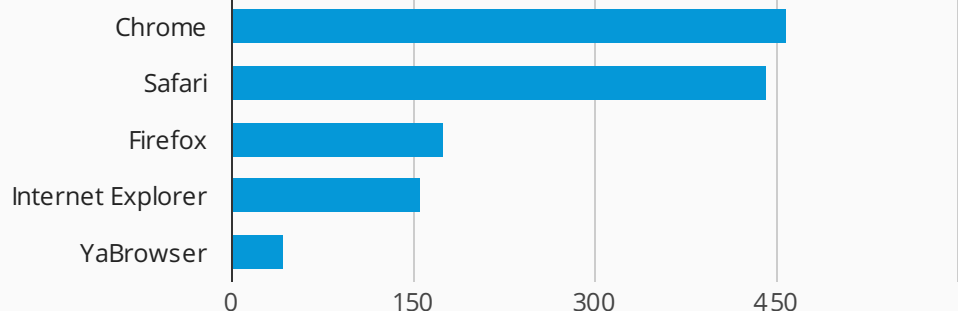

55.28% ▼ -2%

Visitor Views Only One Web Page

TOP 5 COUNTRIES

United States	1015
Russia	236
Mexico	60
Ukraine	10
Kyrgyzstan	9

VISITS BY COUNTRY

VISITS BY STATE

TOP 5 STATES

Colorado	658
Texas	52
Illinois	38
Florida	28
Nebraska	27

NEW/RETURNING VISITORS

● returning ● new

VISITS BY TRAFFIC TYPE

● search ● direct ● referral

USER DEVICE TYPE

● desktop ● mobile ● tablet

TOP BROWSERS

TOTAL PAGES INDEXED