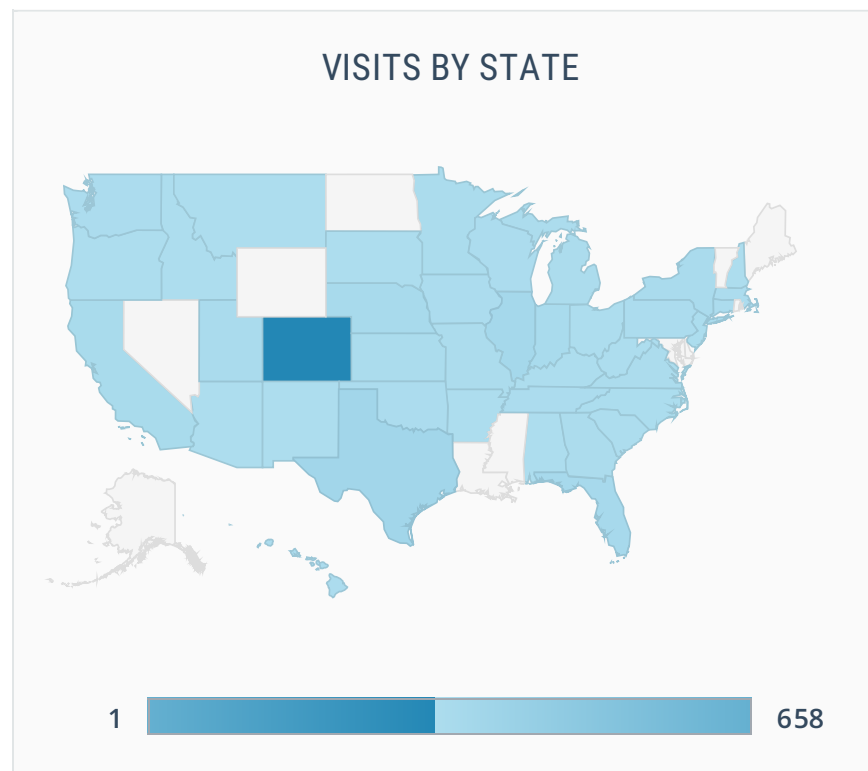

SOCIAL MEDIA FOLLOWERS

SOCIAL MEDIA SHARES

TOTAL VISITORS

984 ▲ 67%

Unique People Who Visit Your Site

TOTAL VISITS

1355 ▲ 44%

When a Visitor Goes to Your Site

55.28% ▼ -2%

Visitor Views Only One Web Page

TOP 5 COUNTRIES

United States	1015
Russia	236
Mexico	60
Ukraine	10
Kyrgyzstan	9

VISITS BY COUNTRY

VISITS BY STATE

TOP 5 STATES

Colorado	658
Texas	52
Illinois	38
Florida	28
Nebraska	27

## LIST BY LOCATION

Colorado	658
Texas	52
Illinois	38
Florida	28
Nebraska	27
California	19
Indiana	18
New York	16
Utah	16
Kansas	12
Minnesota	10
Georgia	7
Michigan	7
Missouri	7
Virginia	7
Massachusetts	6
Oklahoma	6
Pennsylvania	6
Wisconsin	6
Connecticut	5
Hawaii	5
Iowa	5
Tennessee	5
Washington	5
New Jersey	4
North Carolina	4
Alabama	3
Ohio	3
South Dakota	3
Arizona	2
District of Columbia	2
New Mexico	2